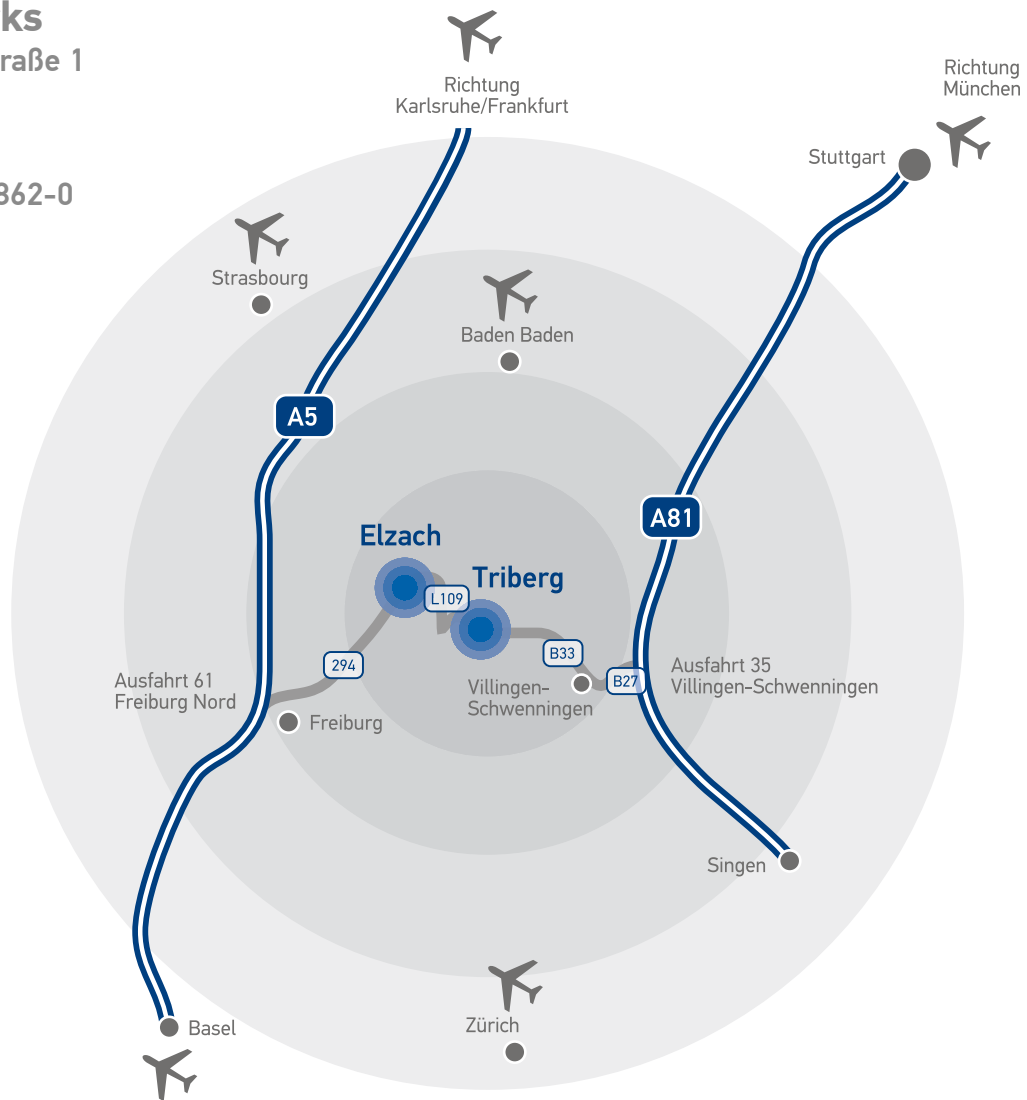

### Coming from the A5 (Basel – Frankfurt):

- » Leave the A5 at exit 61 Freiburg Nord
- » B294 direction Freiburg Nord/Waldkirch/Elzach
- » Shortly before entering Elzach, turn right onto the Schwarzwaldstraße in direction Sportgelände – Tränkle Turning Technology is located on the right side

### Coming from the A81 (Singen – Stuttgart):

- » Leave the A81 at exit 35 Villingen Schwenningen
- » B532 in direction VS-Villingen/Dauchingen/St. Georgen
- » Continue on the B33 in direction Offenburg/St. Georgen/Triberg
- » Follow the B33 up to Triberg
- » Turn left at B500/Frejusstraße and continue on B500 in direction Schonach/Elzach
- » Follow the route on the L109 in direction Elzach
- » Turn left onto the B294 in direction Elzach
- » Continue following the B294 through Elzach
- » Shortly after leaving Elzach, turn left onto the Schwarzwaldstraße in direction Sportgelände – Tränkle Turning Technology is located on the right side