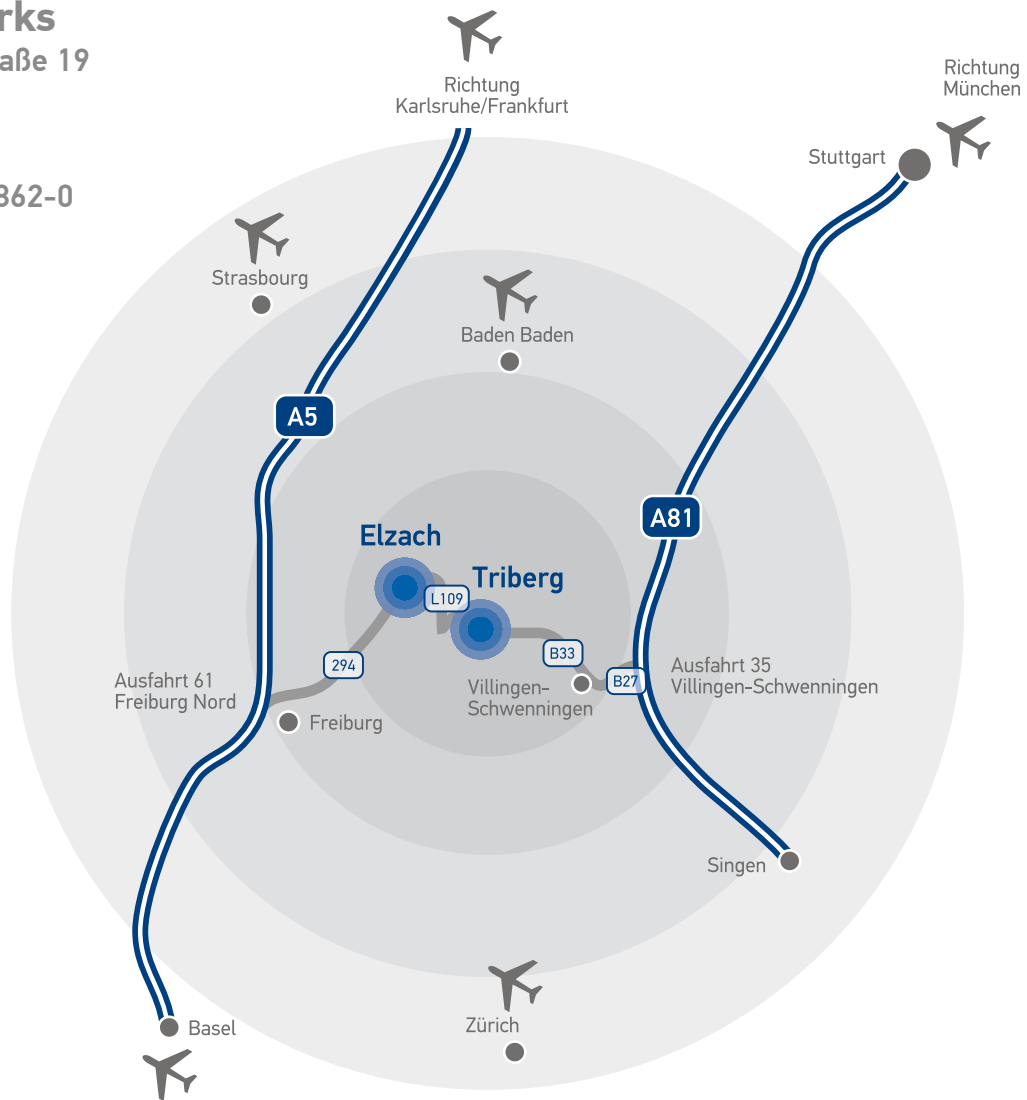

Triberg works

Hornberger Straße 19

78098 Triberg

Germany

Tel.: +49 7722 862-0

Coming from the A5 (Basel –Frankfurt):

- » Leave the A5 at exit 61 Freiburg Nord
- » B294 direction Freiburg Nord/Waldkirch/Elzach
- » L107 right in direction Elzach/Gutach i.K./Triberg
- » Turn left at L107/Landwasserstraße and continue on L107 in direction Hornberg
- » Turn right onto the B33 in direction Hornberg/Triberg
- » Tränkle Turning Technology is located on the right side directly at the B33, about 200 m after entering Triberg.

Coming from the A81 (Singen – Stuttgart):

- » Leave the A81 at exit 35 Villingen Schwenningen
- » B532 in direction VS-Villingen/Dachingen/St. Georgen
- » Continue on the B33 in direction Offenburg/St. Georgen/Triberg
- » Follow the B33 up to Triberg – do not turn in the direction of the city centre but keep going straight ahead
- » Tränkle Turning Technology is located on the left side directly at the B33, about 200 m before leaving Triberg.